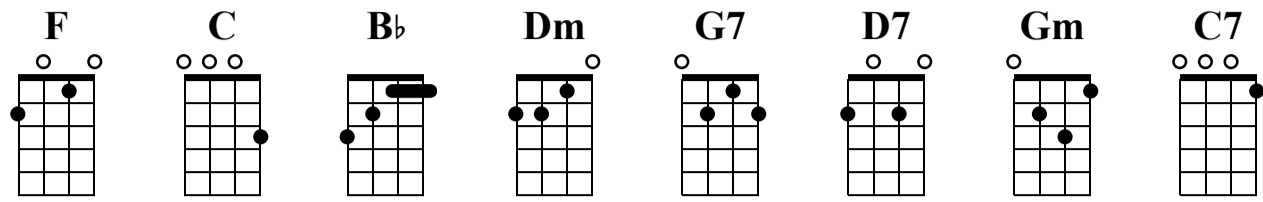

# Hark! The Herald Angels Sing

Wesley, Whitefield & Mendelssohn

C Tuning

① = A    ③ = C  
② = E    ④ = G

$\text{♩} = 120$

uke.

Musical score for ukulele, showing melody and fretting for 20 measures. The score is in 4/4 time with a key signature of one flat (B $\flat$ ). The chords are indicated above the staff, and the fretting is shown on the bottom two lines of the staff.

Measures 1-3: F, F, C, F, B $\flat$

Measures 4-6: C, F, F, Dm, G7

Measures 7-9: C, G7, C, F

Measures 10-12: B $\flat$ , C, F, B $\flat$ , C

Measures 13-16: B $\flat$ , D7, Gm, C7, F, C7, F

Measures 17-20: B $\flat$ , D7, Gm, C7, F, C7, F