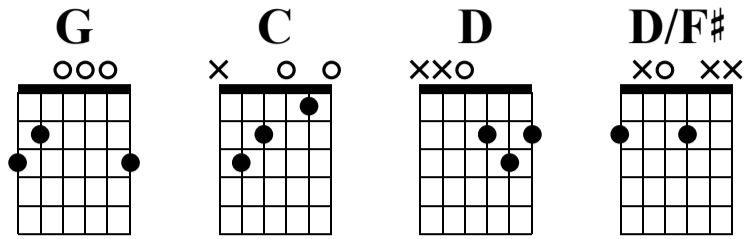

# Up on the House Top

Traditional

Words & Music by Benjamin Hanby

Standard tuning

1 **G** **G** **C** **D**

Measures 1-4 of the piece. Measure 1: G chord, notes G4, B4, D5. Measure 2: G chord, notes G4, B4, D5. Measure 3: C chord, notes G4, B4, D5. Measure 4: D chord, notes G4, B4, D5. The guitar tablature below shows the fretting for each measure: Measure 1: 3 3 0 3 0; Measure 2: 0 0 3; Measure 3: 0 0 3 0; Measure 4: 2 3 3.

5 **G** **G** **C** **G** **D** **G**

Measures 5-8 of the piece. Measure 5: G chord, notes G4, B4, D5. Measure 6: G chord, notes G4, B4, D5. Measure 7: C chord, notes G4, B4, D5. Measure 8: D chord, notes G4, B4, D5. The guitar tablature below shows the fretting for each measure: Measure 5: 3 3 0 3 0; Measure 6: 0 0 3; Measure 7: 0 0 0 3 3 0; Measure 8: 2 3 0.

9 **C** **G** **D/F#** **G**

Measures 9-12 of the piece. Measure 9: C chord, notes G4, B4, D5. Measure 10: G chord, notes G4, B4, D5. Measure 11: D/F# chord, notes G4, B4, D5. Measure 12: G chord, notes G4, B4, D5. The guitar tablature below shows the fretting for each measure: Measure 9: 1 1 0; Measure 10: 3 3 3 0; Measure 11: 2 2 1; Measure 12: 0 3 3 0 0.

13 **G** **C** **G** **D** **G**

Measures 13-16 of the piece. Measure 13: G chord, notes G4, B4, D5. Measure 14: C chord, notes G4, B4, D5. Measure 15: G chord, notes G4, B4, D5. Measure 16: D chord, notes G4, B4, D5. The guitar tablature below shows the fretting for each measure: Measure 13: 3 3 0 3 0; Measure 14: 1 3 0; Measure 15: 3 3 0 3 0 0; Measure 16: 2 3 0.